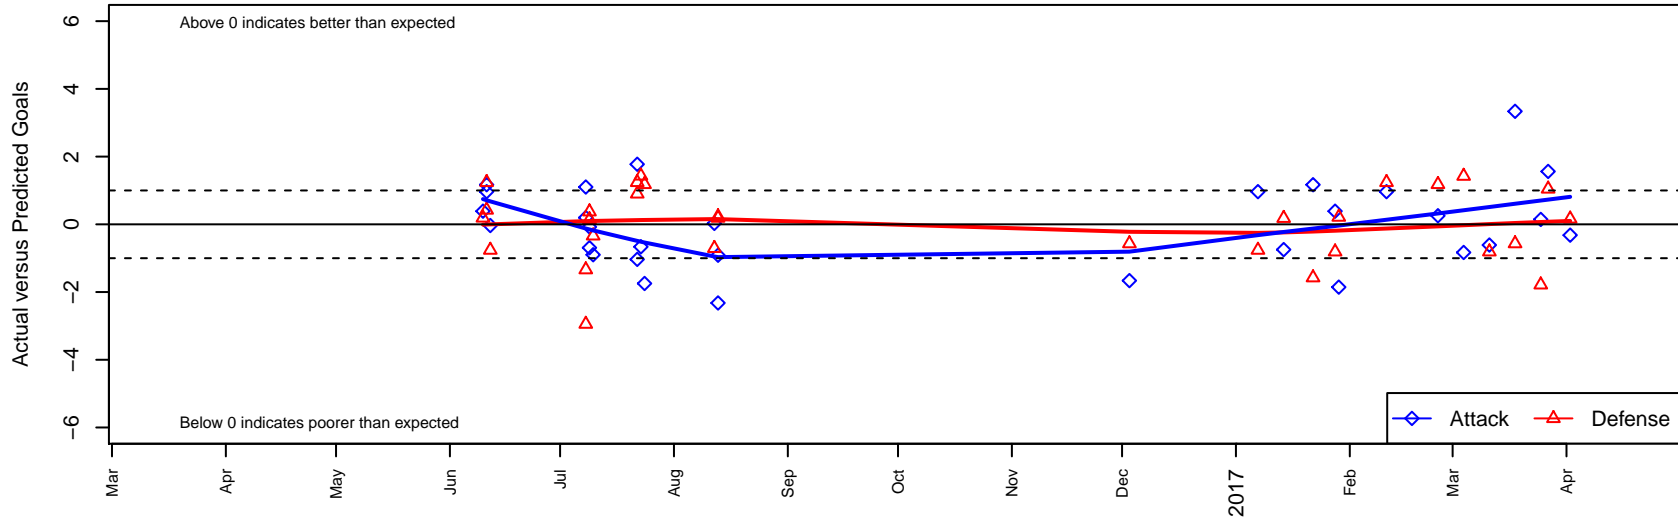

MIFC Maroon G01

Mercer Island FC
 Mercer Island, WA
 G01 total strength=1550
 attack=19.12 defense=9.44
 spr league = Win NPSL Div 1 (01) U16
 notes= Hill 2016

alt names used:

Venues played:
 2016 Starfire Spring Classic GU16
 2016 KCC GU16
 2016 Crossfire Select U16 Gold
 2016 Pacific Coast Challenge U15-16
 2016 Win NPSL Division 1 (01) U16
 2016 WYS Presidents Cup G01 Division 2

MIFC Maroon G01
 Dots are actual minus expected GF (blue circles) and GA (red triangles).
 Blue line is smoothed change in attack strength. Red is smoothed change in defense strength.

**attack and defense variance (black dot)
relative to other teams
and top 10 in region**

**attack and defense rating
relative to others at age
and all opponents in last 13 months**

**attack and defense rating
relative to others at age
and all opponents in last 13 months**

Performance relative to 13 month average

Performance relative to 13 month average

Distribution of opponents
 Red = Lose zone, Blue = Win zone, Green = Even
 Black line separates win/lose zones

lot. A=Neither has attack advantage, B=Opponent has both attack and defense advantage, C=Opponent has both attack and defense disadvantage, D=Both have