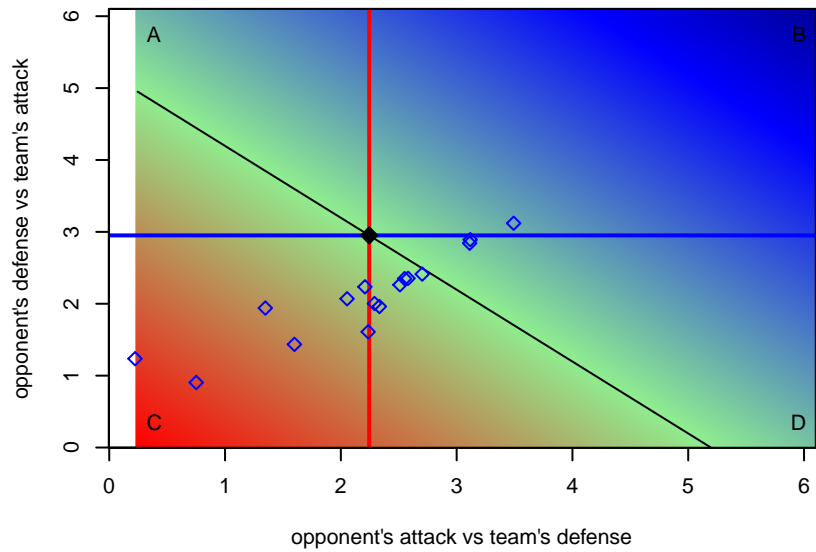

MIFC Maroon G01
 Dots are actual minus expected GF (blue circles) and GA (red triangles).
 Blue line is smoothed change in attack strength. Red is smoothed change in defense strength.

**attack and defense variance (black dot)
relative to other teams
and top 10 in region**

**attack and defense rating
relative to others at age
and all opponents in last 13 months**

**attack and defense rating
relative to others at age
and all opponents in last 13 months**

Performance relative to 13 month average

Performance relative to 13 month average

Distribution of opponents
 Red = Lose zone, Blue = Win zone, Green = Even
 Black line separates win/lose zones

lot. A=Neither has attack advantage, B=Opponent has both attack and defense advantage, C=Opponent has both attack and defense disadvantage, D=Both have