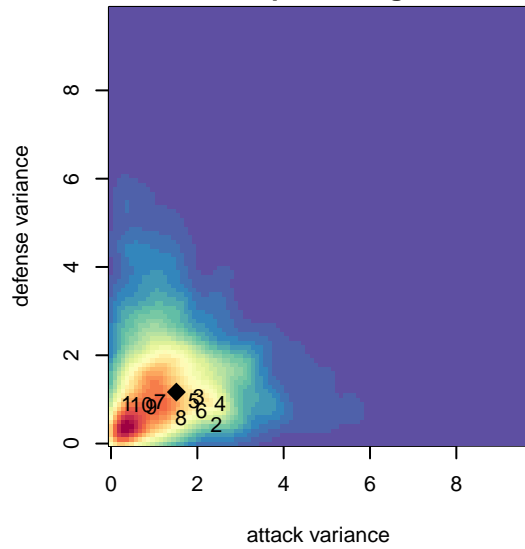

MIFC Maroon G01

Mercer Island FC
 Mercer Island, WA
 G01 total strength=1550
 attack=19.12 defense=9.44
 spr league = Win NPSL Div 1 (01) U16
 notes= Hill 2016

alt names used:

Venues played:
 2016 Starfire Spring Classic GU16
 2016 KCC GU16
 2016 Crossfire Select U16 Gold
 2016 Pacific Coast Challenge U15-16
 2016 Win NPSL Division 1 (01) U16
 2016 WYS Presidents Cup G01 Division 2

MIFC Maroon G01
 Dots are actual minus expected GF (blue circles) and GA (red triangles).
 Blue line is smoothed change in attack strength. Red is smoothed change in defense strength.

**attack and defense variance (black dot)
relative to other teams
and top 10 in region**

Performance relative to 13 month average

Distribution of opponents
 Red = Lose zone, Blue = Win zone, Green = Even
 Black line separates win/lose zones

lot. A=Neither has attack advantage, B=Opponent has both attack and defense advantage, C=Opponent has both attack and defense disadvantage, D=Both have