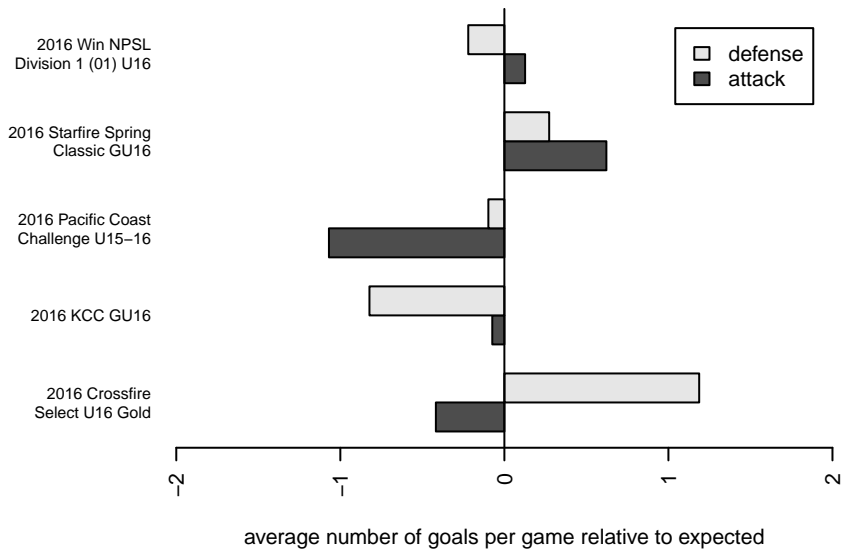

MIFC Maroon G01

Mercer Island FC
 Mercer Island, WA
 G01 total strength=1550
 attack=19.12 defense=9.44
 spr league = Win NPSL Div 1 (01) U16
 notes= Hill 2016

alt names used:

Venues played:
 2016 Starfire Spring Classic GU16
 2016 KCC GU16
 2016 Crossfire Select U16 Gold
 2016 Pacific Coast Challenge U15-16
 2016 Win NPSL Division 1 (01) U16
 2016 WYS Presidents Cup G01 Division 2

MIFC Maroon G01
 Dots are actual minus expected GF (blue circles) and GA (red triangles).
 Blue line is smoothed change in attack strength. Red is smoothed change in defense strength.

**attack and defense variance (black dot)
relative to other teams
and top 10 in region**

**attack and defense rating
relative to others at age
and all opponents in last 13 months**

**attack and defense rating
relative to others at age
and all opponents in last 13 months**

Performance relative to 13 month average

Performance relative to 13 month average

Distribution of opponents
 Red = Lose zone, Blue = Win zone, Green = Even
 Black line separates win/lose zones

lot. A=Neither has attack advantage, B=Opponent has both attack and defense advantage, C=Opponent has both attack and defense disadvantage, D=Both have